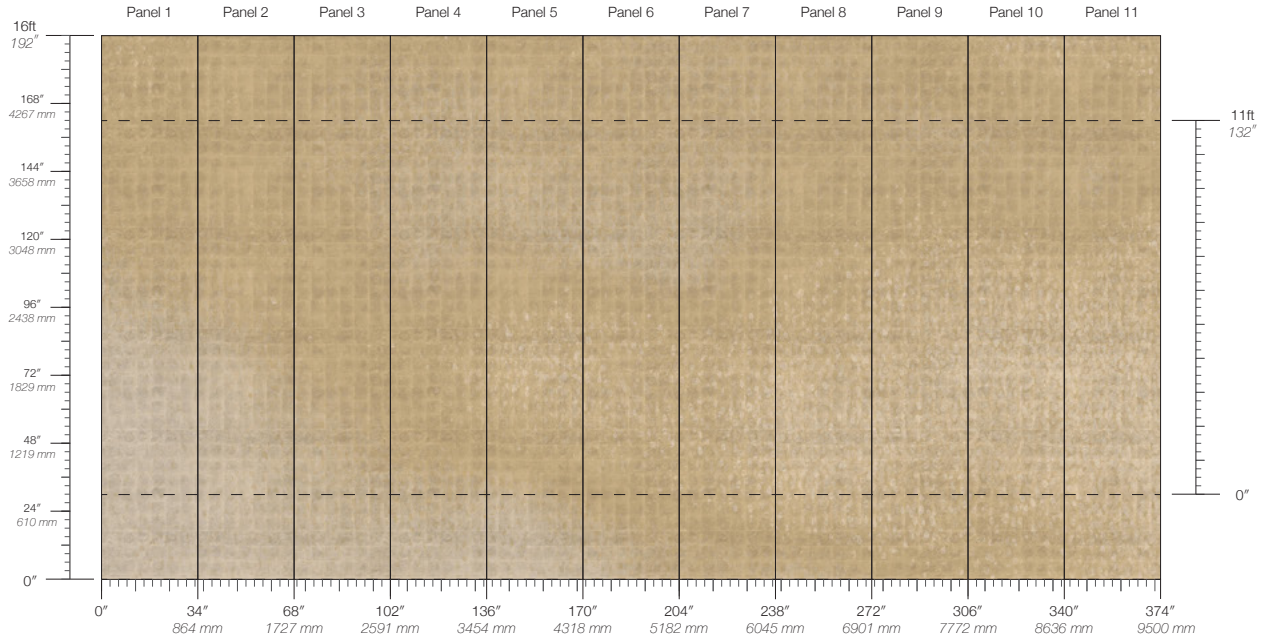

COLOR
Dapple

ITEM
5602

CONTENT
Dutch Metal Leaf

PANEL WIDTH
34" / 864 mm trimmed

PANEL HEIGHT
132" / 3353 mm standard
192" / 4877 mm extended

REPEAT
Non-repeating

STOCK
Made to order

LEAD TIME
4 weeks to print